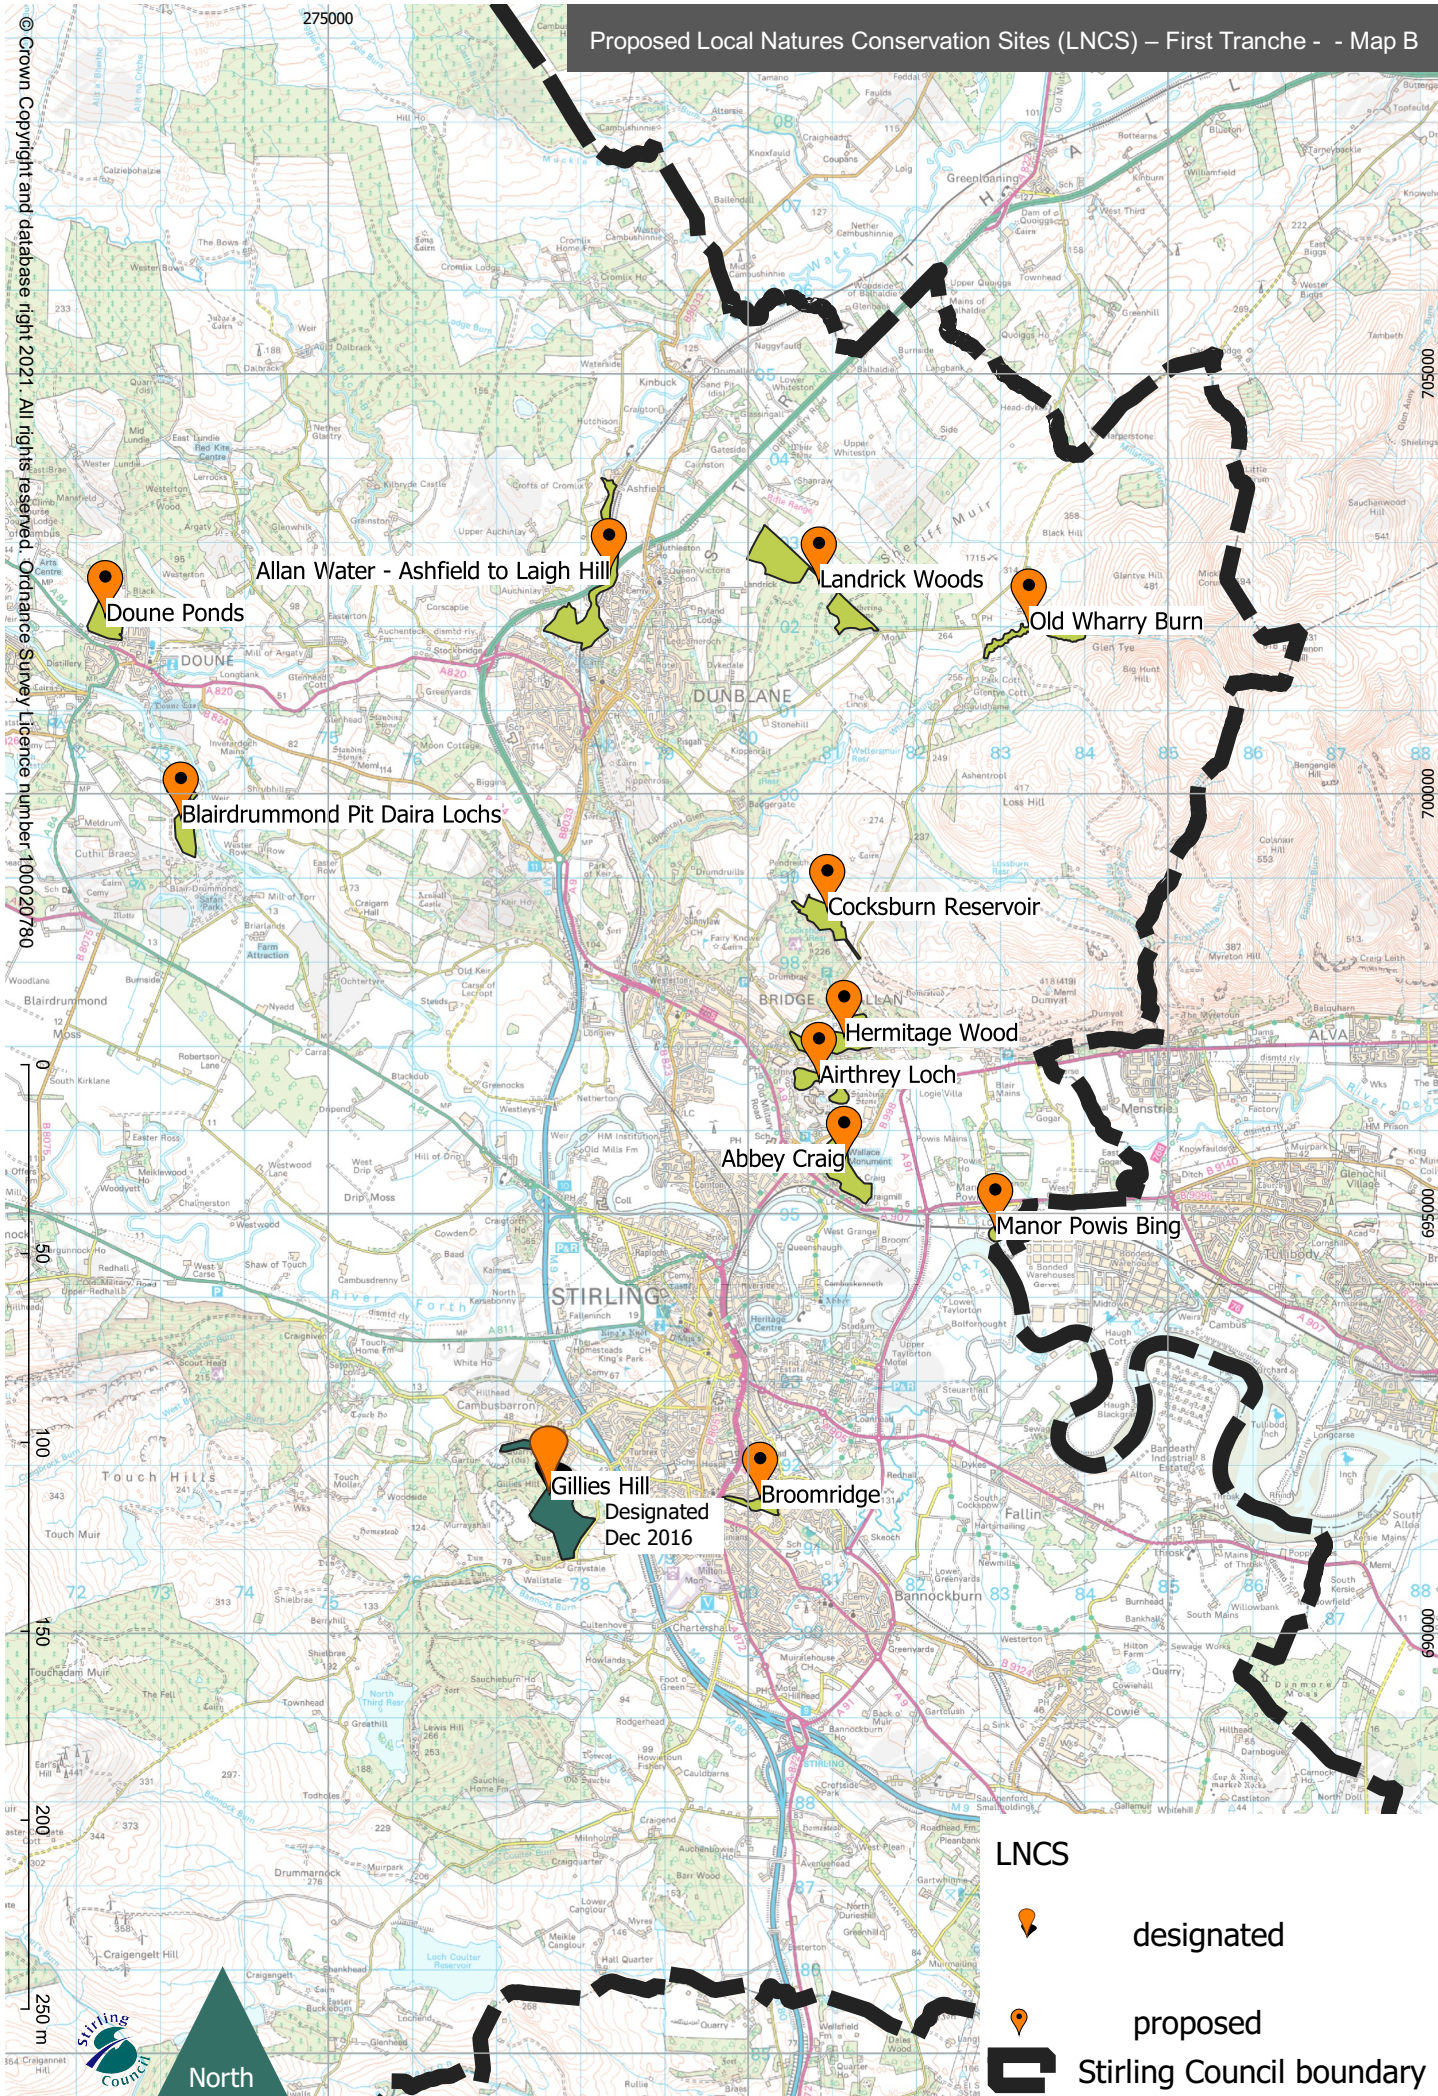

Proposed Local Natures Conservation Sites (LNCS) – First Tranche - - Map B

LNCS

-  designated
-  proposed
-  Stirling Council boundary

© Crown Copyright and database right 2021. All rights reserved. Ordnance Survey Licence number 100020780