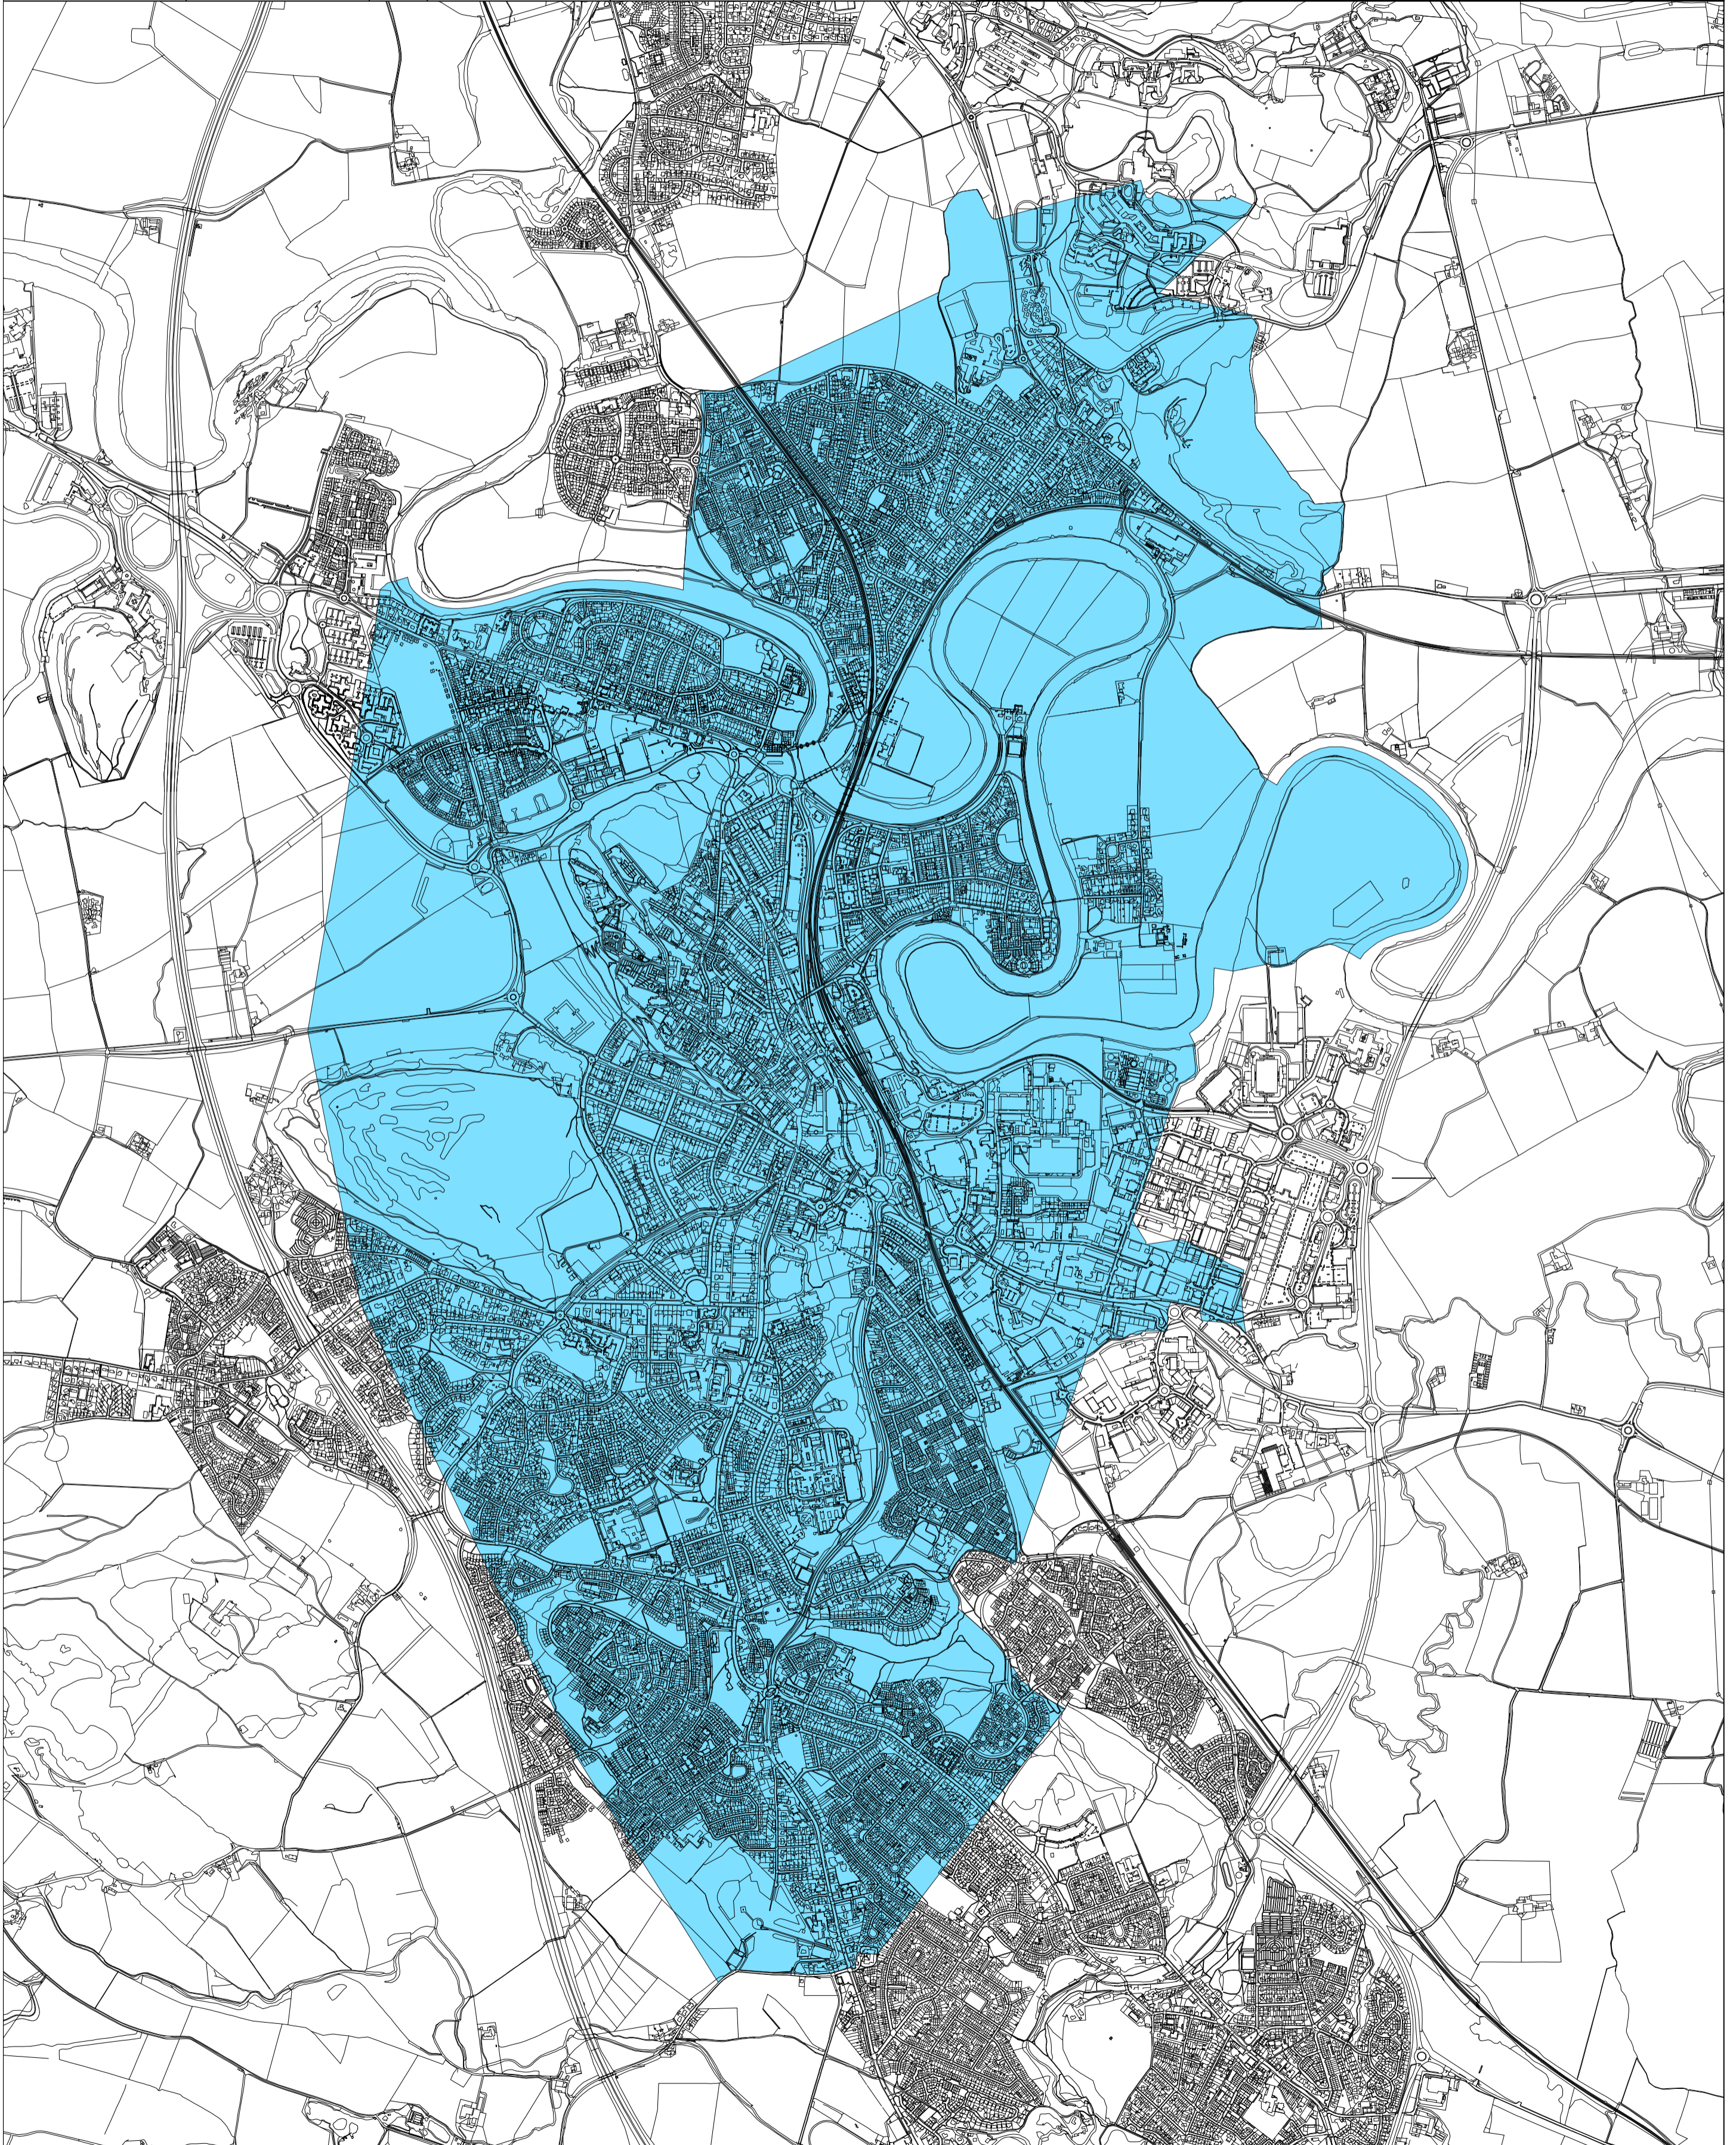

Title
Stirling Burgh Boundary 1975
Shown Blue.

STIRLING COUNCIL
CORPORATE OPERATIONS,
Estates & Surveys,
Teith House,
Kerse Road,
Stirling,
FK7 7QA.

tel: 0845 2 777 000

surveyandinfo@stirling.gov.uk

Job No. N/A	Dwg No. 3168 S	Rev 0	Scale 1:15,000 @A2	Drawn SMc	Date 21 Aug 2021
----------------	-------------------	----------	-----------------------	--------------	---------------------

LocationPlan is Reproduced from Ordnance Survey Mapping with the permission of the Controller of Her Majesty's Stationery Office Crown Copyright.

Unauthorised reproduction infringes Crown Copyright and may lead to prosecution or civil proceedings. Stirling Council 100020780 (2021)